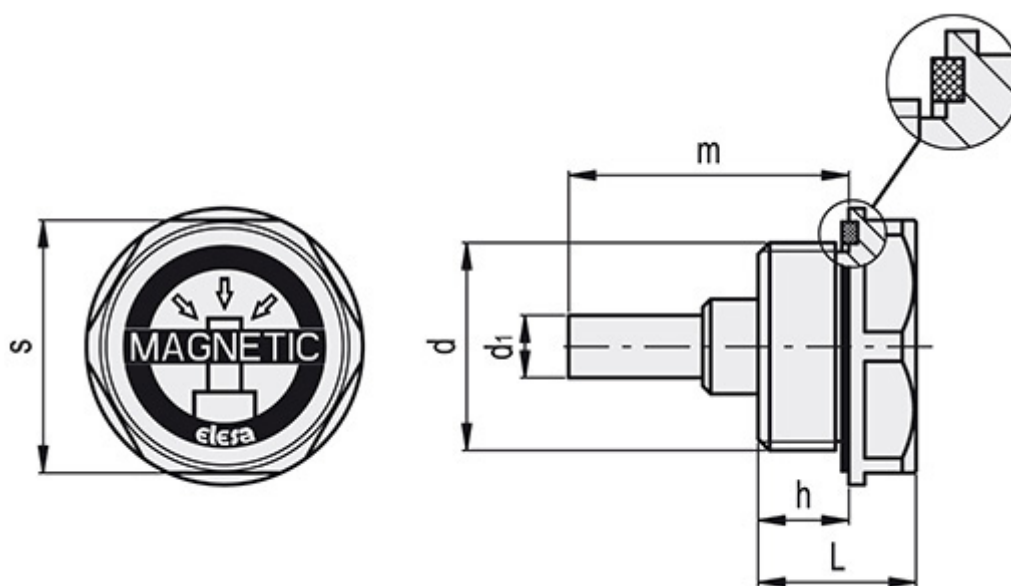

Data Sheet

Article number: 2311059725
Description: Elesa Magnetic plug
TMB-24-G 1/2

Measures

d1	= 8
e	= G 1/2
h	= 11
L	= 18.5
m	= 34
s	= 24
Weight	= 28